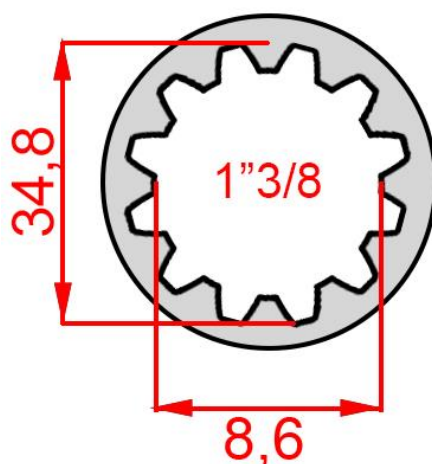

DATA SHEET – DIMENSIONS

PTO ADAPTER WITH PIN

ITEM	INTERNAL PROFILE	TOTAL LENGTH (mm)
100427	1" 3/8	130